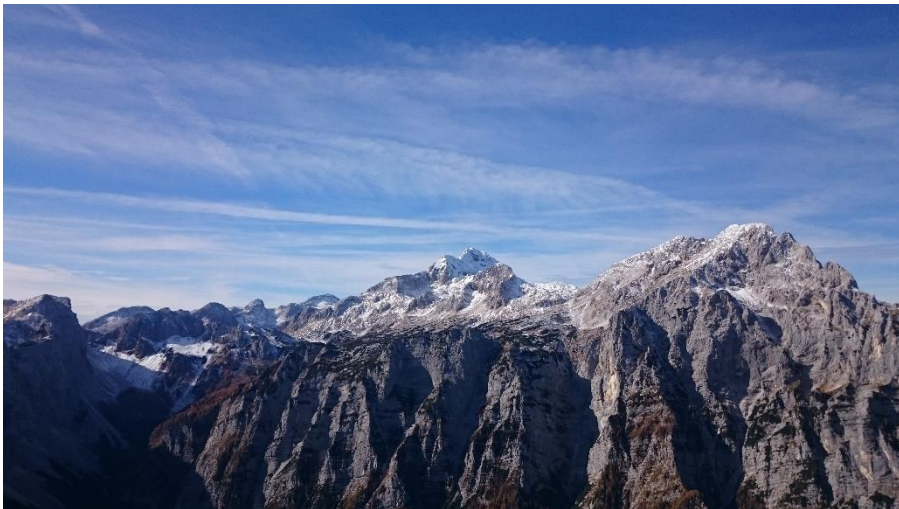

World Day of Prayer 2019 Slovenia

Come – Everything is Ready!

Slovenia

- International boundary
- ★ National capital
- +—+—+ Railroad
- Expressway
- Road

Lambert Conformal Conic Projection, SP 40N/56N

Ljubljana

Piran

Pušča

Mount Triglav

Lake Bled

Lipizzaner Horses

Beehives

@GeoSlovenija
#geoslo

© Borut Dožej