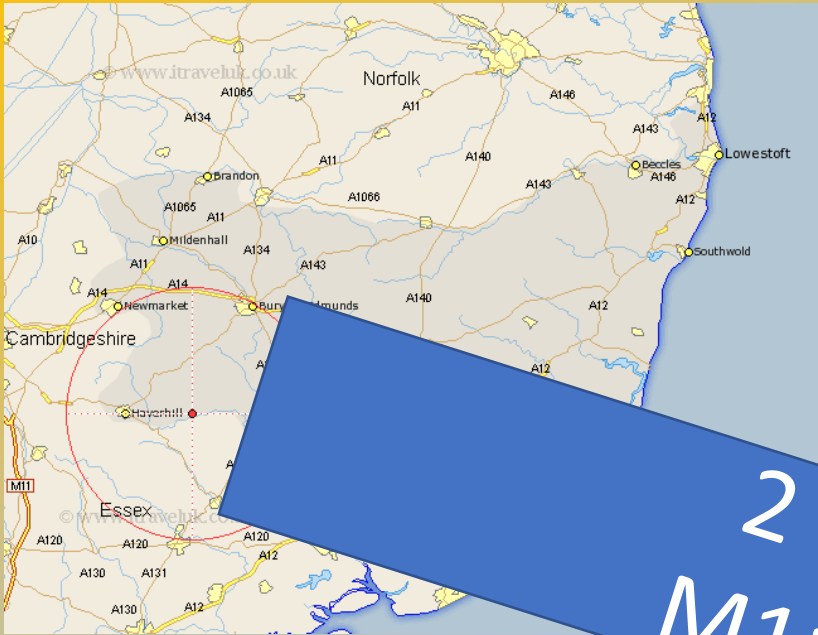

--- www.clarebaptistchurch.org.uk --- 01787 277864 --- High Street - Clare - Suffolk - CO10 8NY ---

2 hrs 40 mins.
M11, M25, M20

4 Superhubs – County Durham, Kent, North Wales and West Sussex

110 Area Receivers - in Scotland, Wales & England